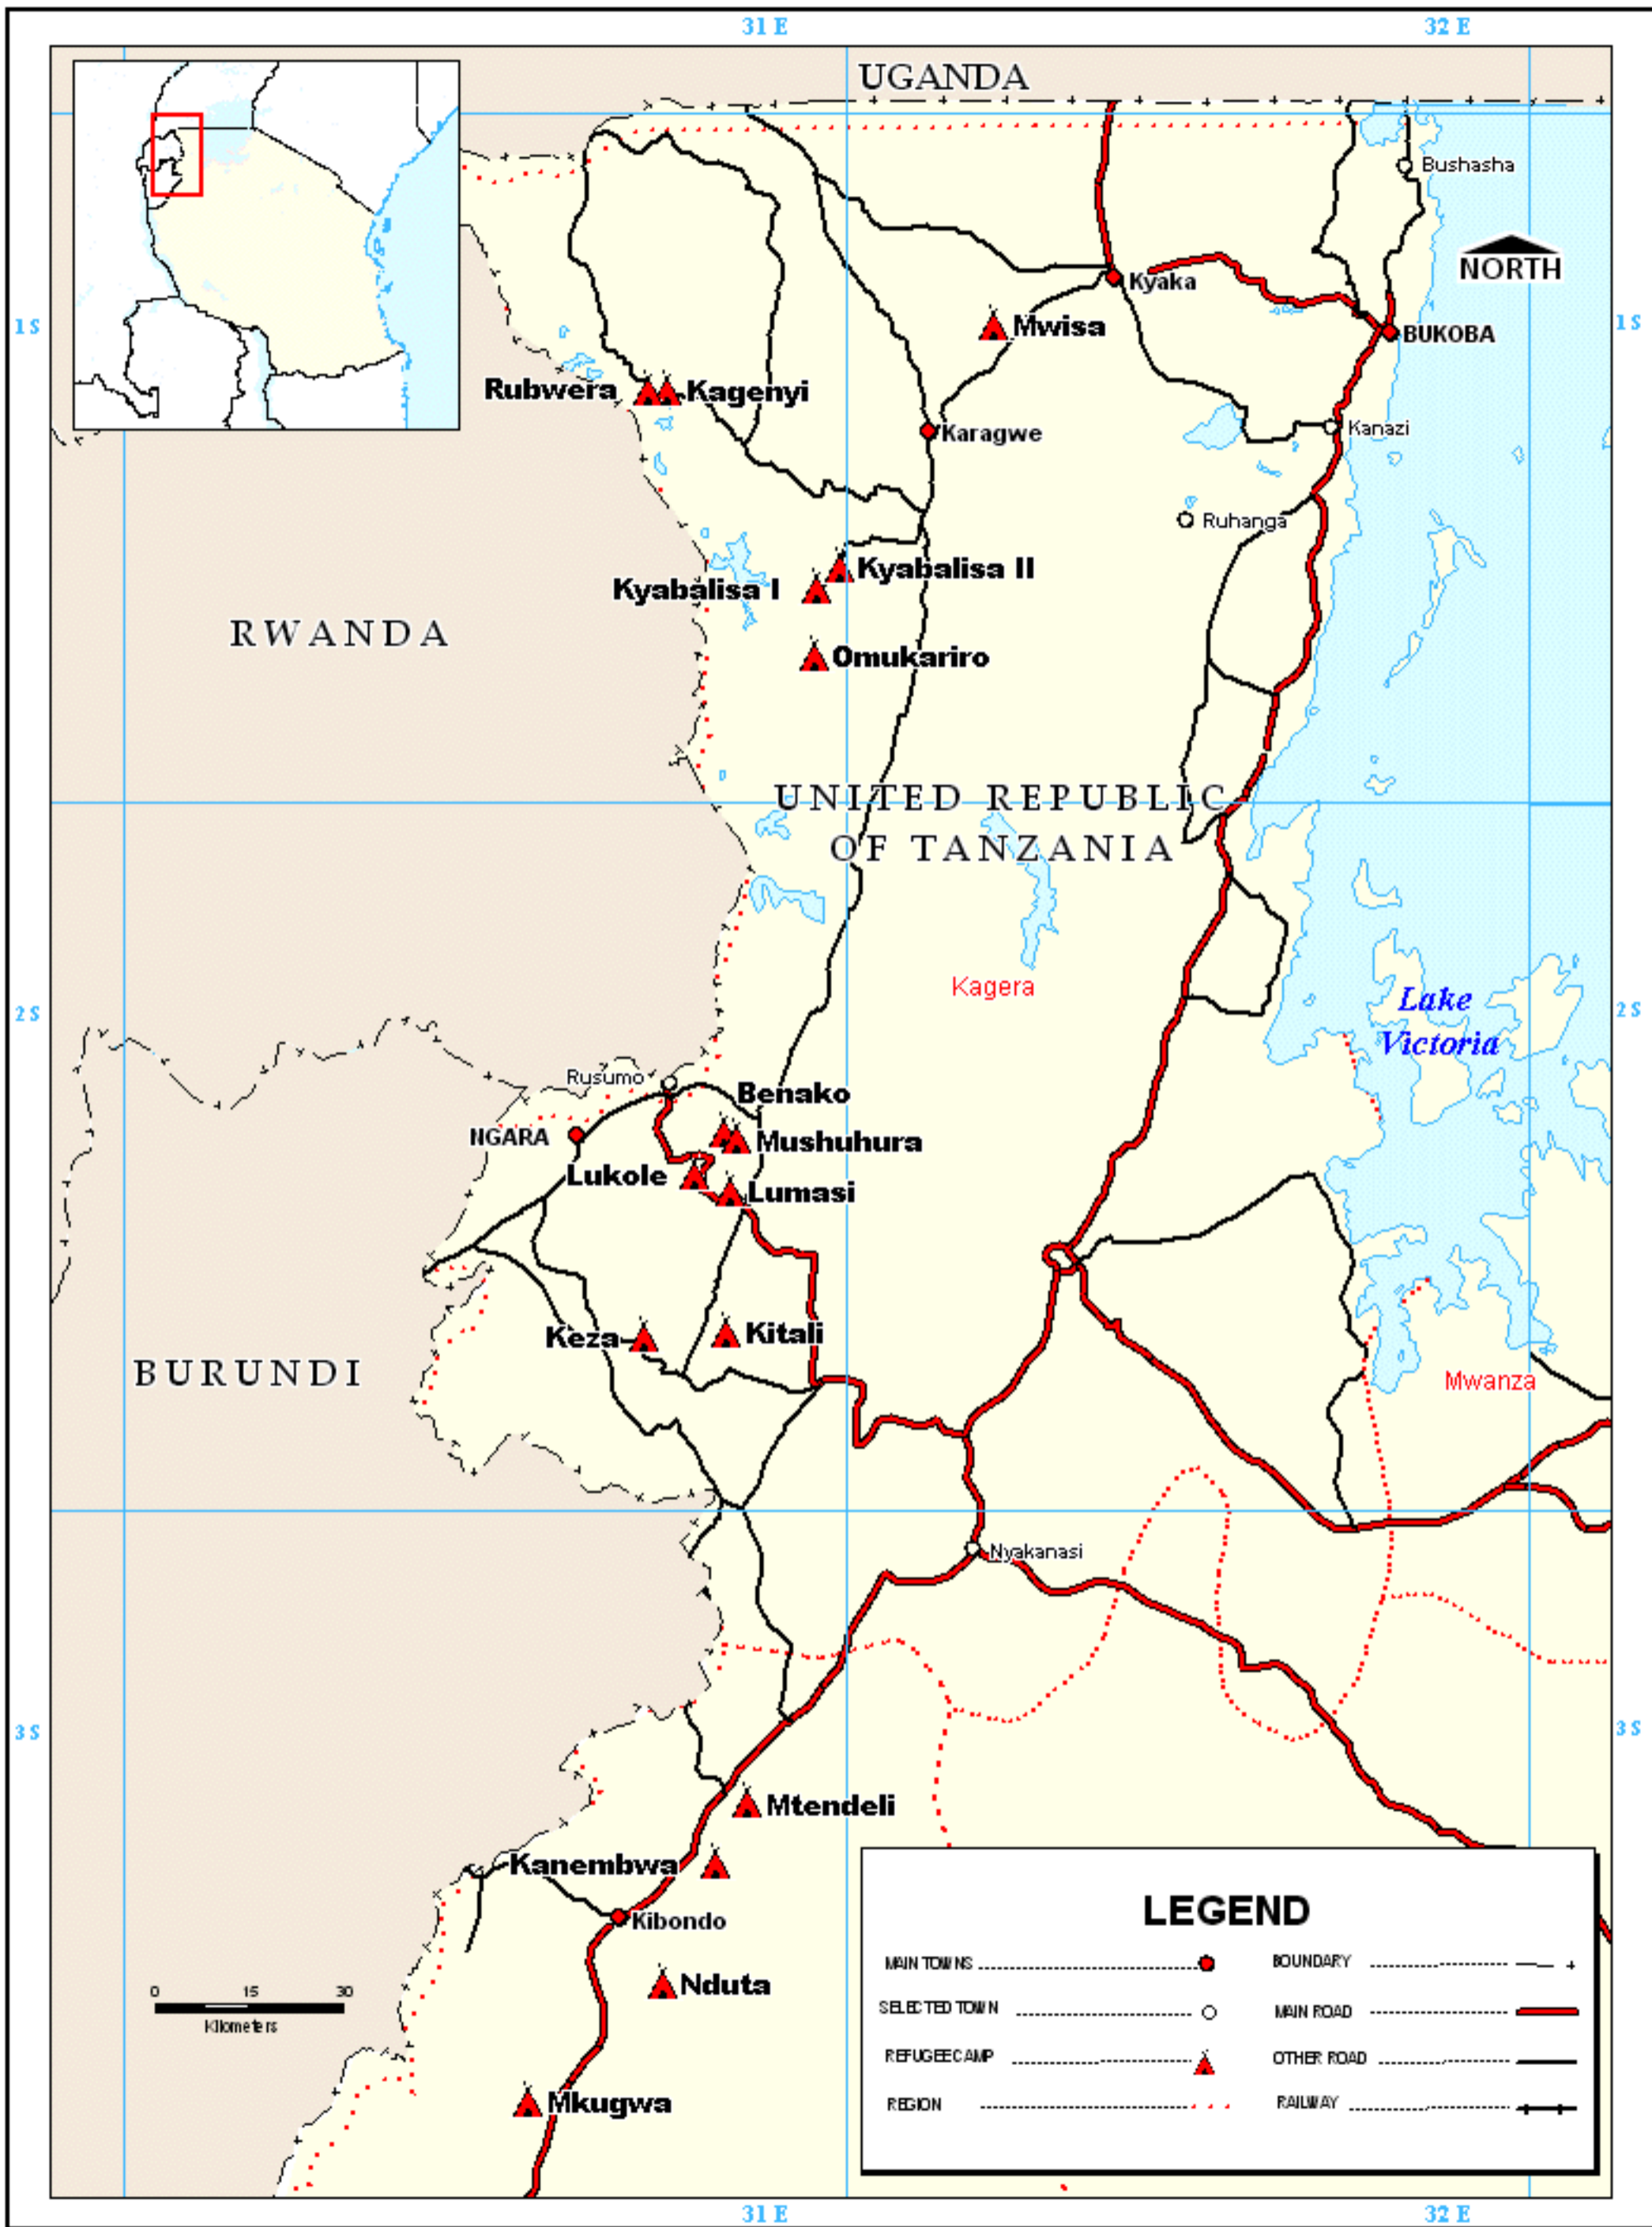

RWANDAN REFUGEE CAMPS, KAGERA REGION TANZANIA

THE BOUNDARIES AND NAMES SHOWN ON THIS MAP DO NOT IMPLY OFFICIAL ENDORSEMENT OR ACCEPTANCE BY THE UNITED NATIONS.
© UNHCR Environmental Database. © ADC WorldMap. 1996